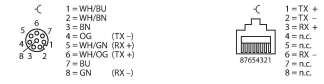

BIC-84-E424

- Wall/panel feed-through

Özellikler

- Wall/Panel feedthrough, 4-port
- 8-pin, M12 (IP67)
- RJ45 (IP20)

Kontak ataması

Teknik Veriler

Tip	BIC-84-E424
Tanit. no.	U8712
Konektör A	Dişi, M12 × 1
Pim sayısı	4
Mounting type	front panel mounting
Koruma tipi	IP67
Konektör B	RJ45
Ağ protokolü	Ethernet
Mekanik ve kimyasal özellikler	
Ortam sıcaklığı (sabit)	-40...+80 °C