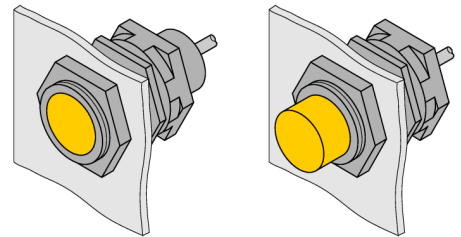

Mounting Accessories

Quick-Mount Bracket

QM-18

- Quick-mount bracket with dead-stop;
- Material: Chrome-plated brass
- External thread M24 x 1.5

Type	QM-18
ID	6945102
Design	Accessories for threaded barrel, M18
Dimensions	34 mm
Housing material	Metal, CuZn, Chrome-plated
Max. tightening torque of housing nut	20 Nm
Tightening torque fixing screw	4 Nm