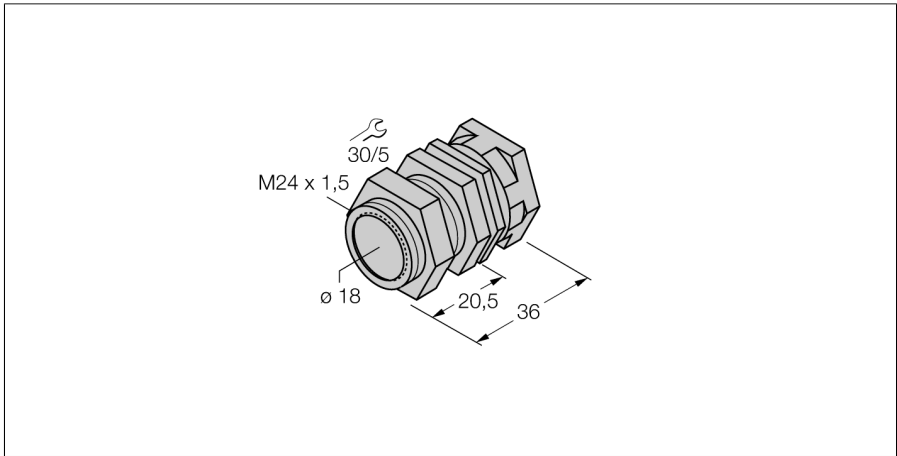

Mounting Accessories

Quick-Mount Bracket

QM-18

- Quick-mount bracket with dead-stop;
- Material: Chrome-plated brass
- External thread M24 x 1.5

Type	QM-18
ID	6945102
Design	Accessories for threaded barrel, M18
Dimensions	34 mm
Housing material	Metal, CuZn, Chrome-plated
Max. tightening torque of housing nut	20 Nm
Tightening torque fixing screw	4 Nm