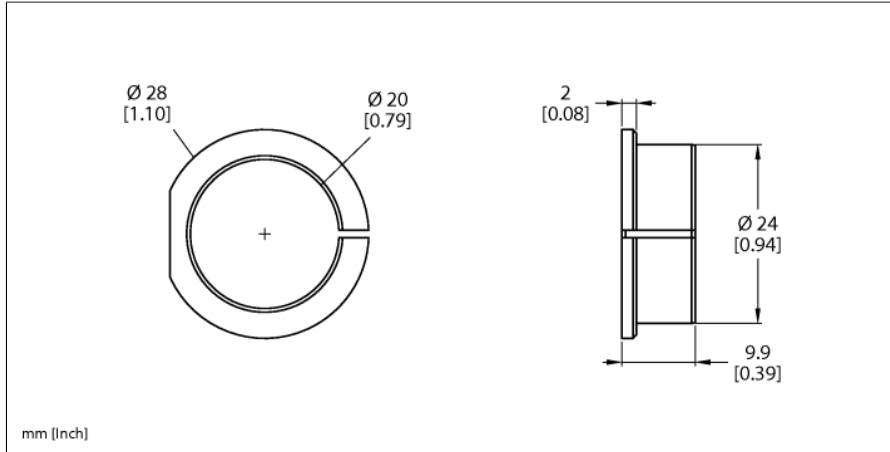

Accessories

Adapter Sleeve

For Encoders RI-QR24 RA1-QR24

- Reducing bush 20 mm

Type	RA1-QR24
ID	1590928
Housing material	Aluminium