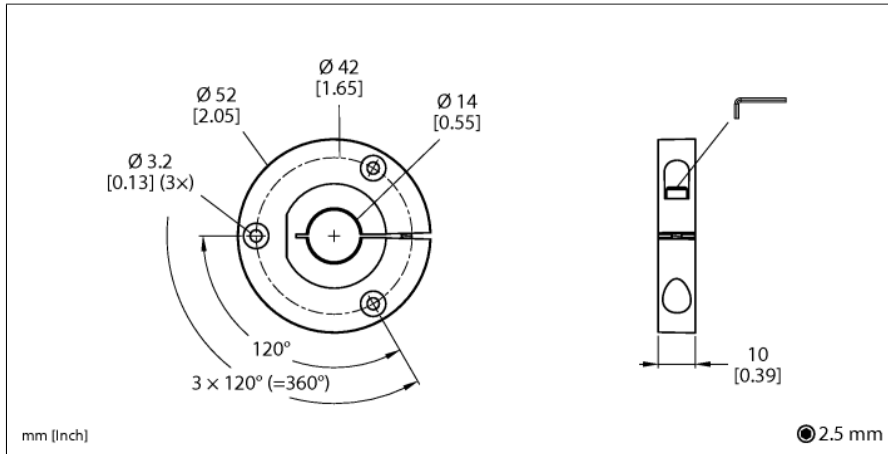

Accessories

Positioning Element For Encoders RI-QR24 P2-RI-QR24

- Positioning element, for $\varnothing 14$ mm shafts

Type	P2-RI-QR24
ID	1590922
Housing material	Metal/plastic